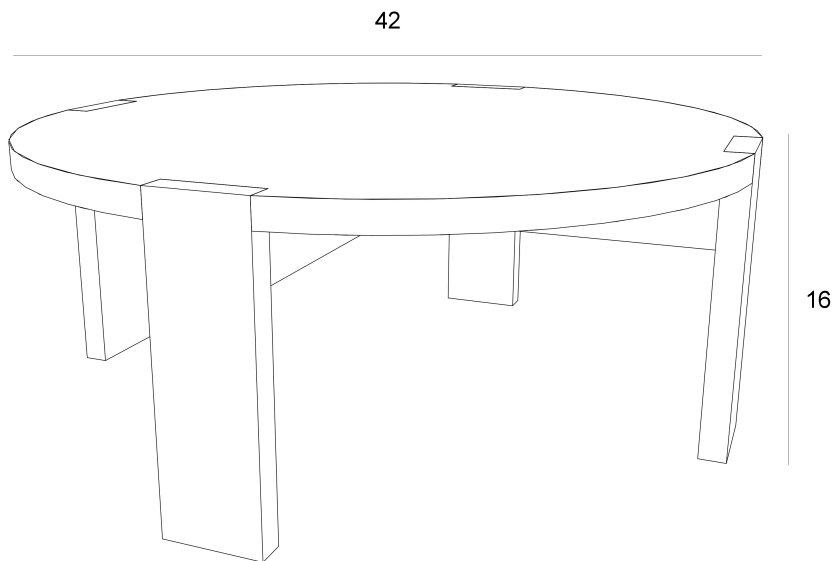

OKAA-SAN COFFEE TABLE

White Oak
(WO)

Matte Black
(BL)

Materials: White Oak Veneer, Plywood
lead time: 4-6 weeks
sample SKU: OKAA_COF_WO